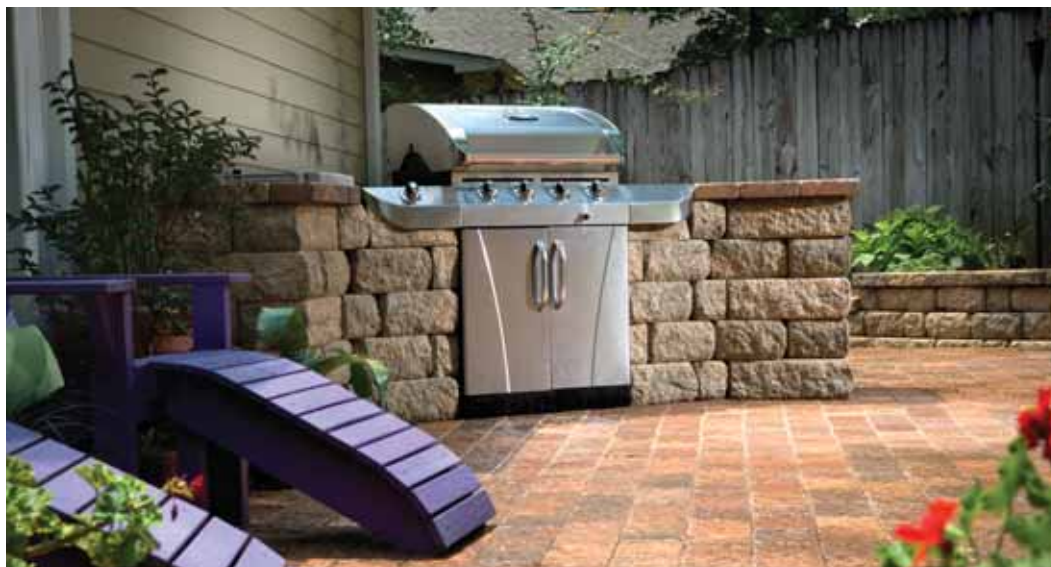

» Find a local contractor at Belgard.com/Gallery

Belgard® Elements Grill Island

Bergerac®/ Anchor Highland Stone®

Belgard® Elements Grill Island/ Belgard® Brick Oven/ Mega-Arbel®

BRIGHTON FIREPLACE

The Brighton Fireplace addresses the need and request for a lower-priced fireplace set. Featuring the same 36" firebox as the other collections and a built-in hearth. It is a beautiful option for those on a budget.