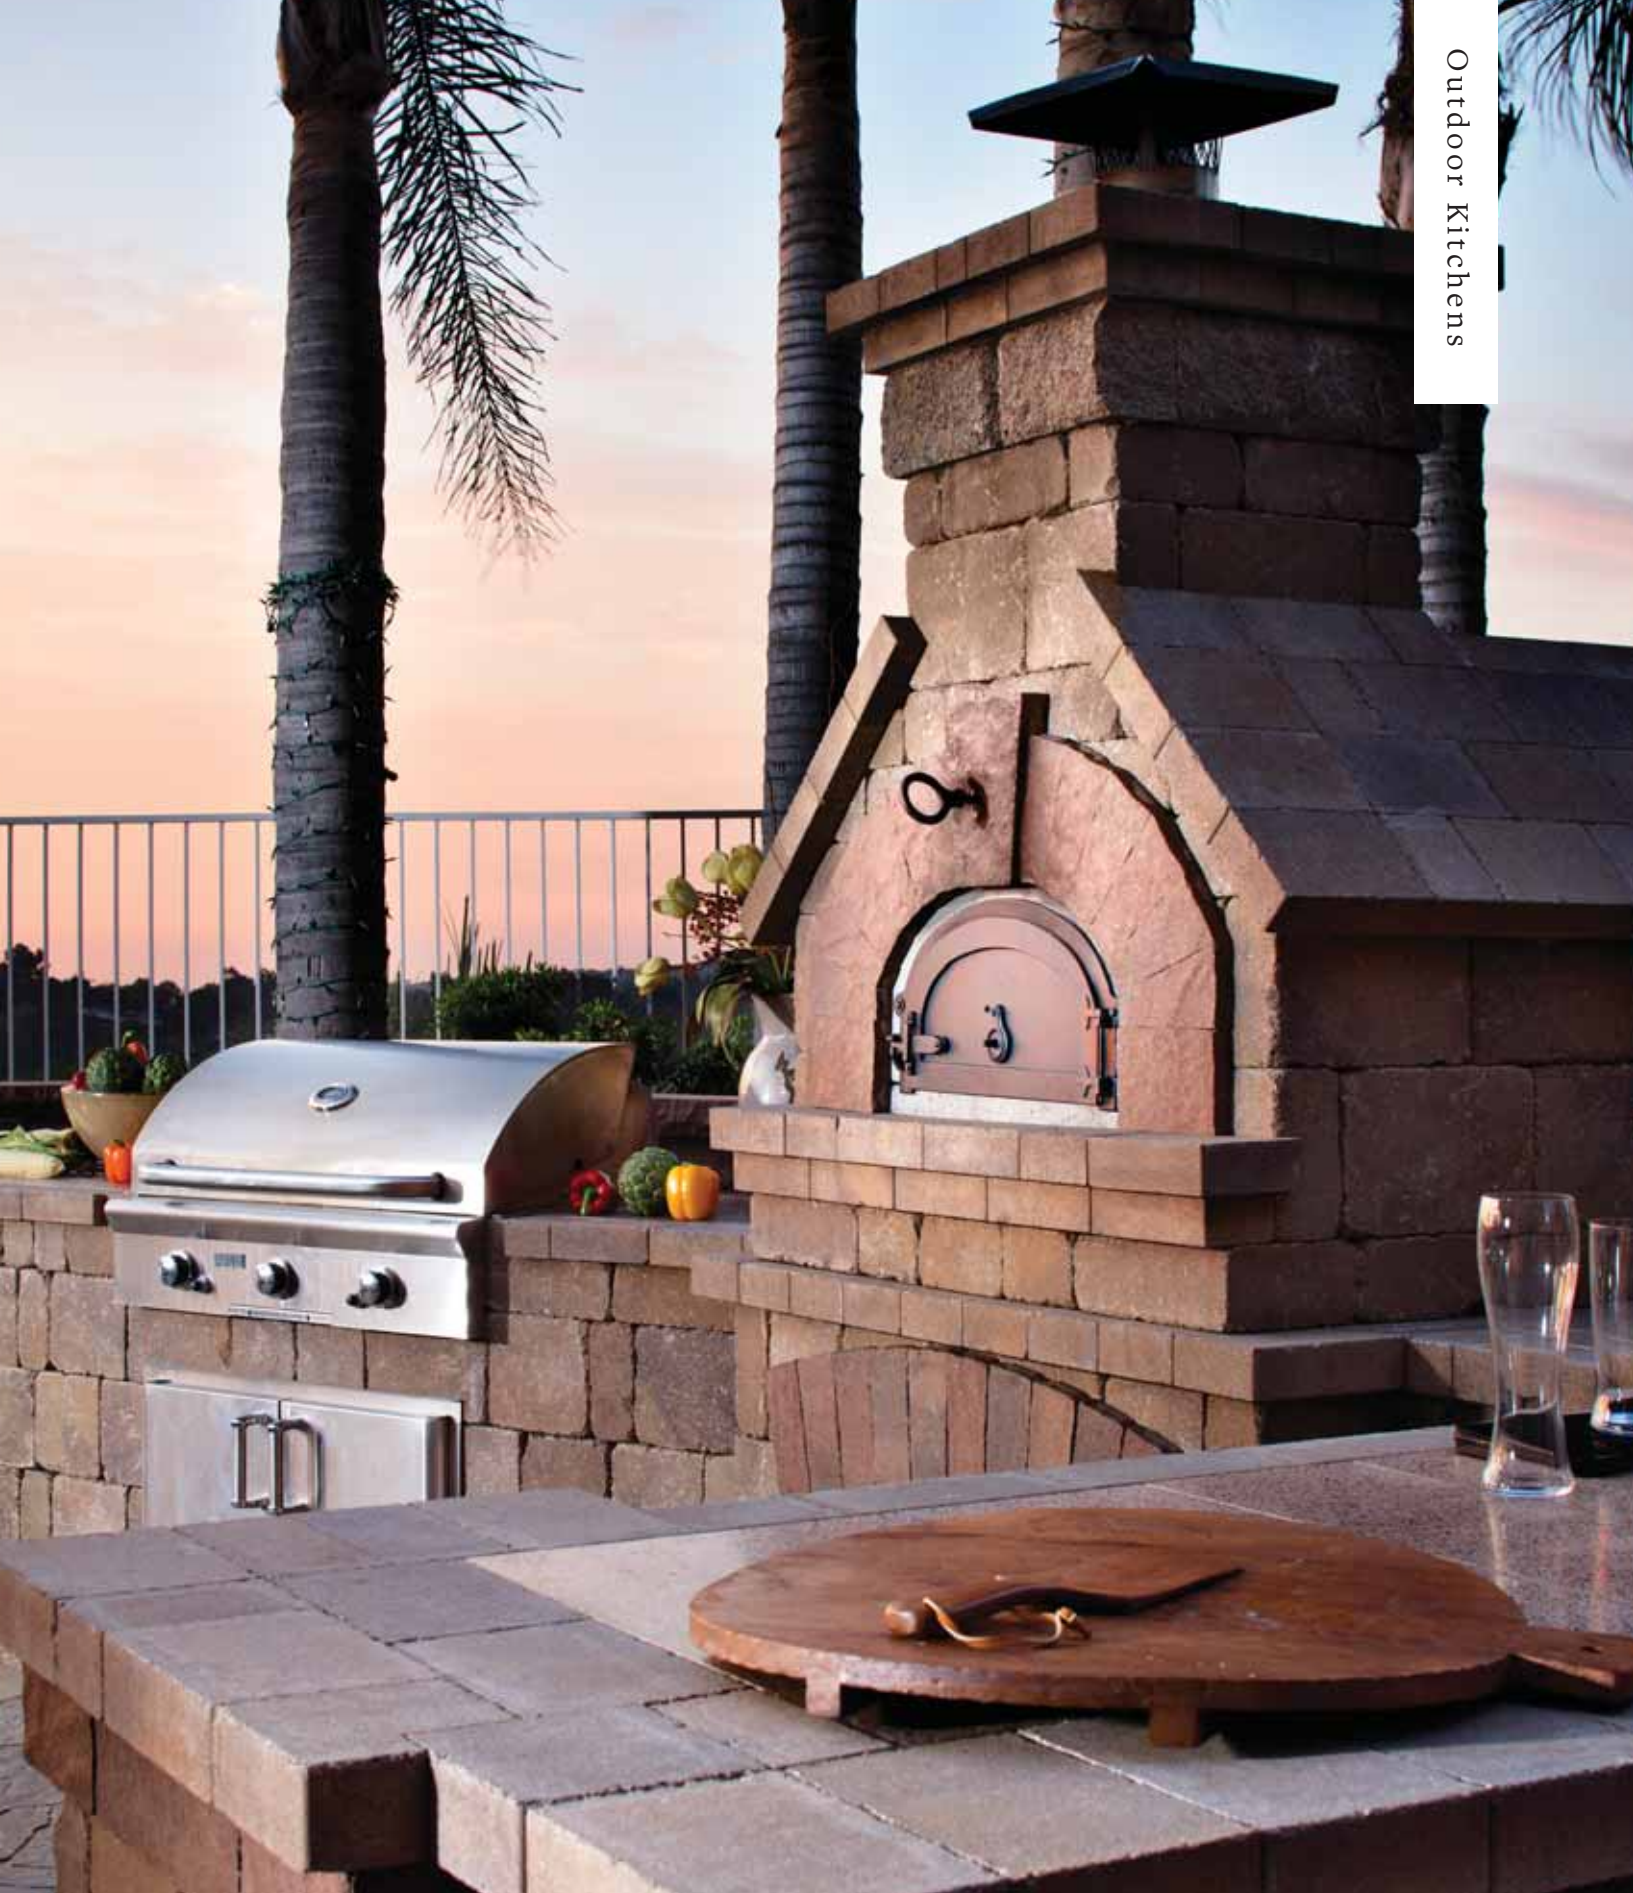

» Find a local contractor at Belgard.com/Gallery

Belgard® Elements Grill Island

Bergerac®/ Anchor Highland Stone®

Belgard® Elements Grill Island/ Belgard® Brick Oven/ Mega-Arbel®

BRIGHTON FIREPLACE

The Brighton Fireplace addresses the need and request for a lower-priced fireplace set. Featuring the same 36" firebox as the other collections and a built-in hearth. It is a beautiful option for those on a budget.